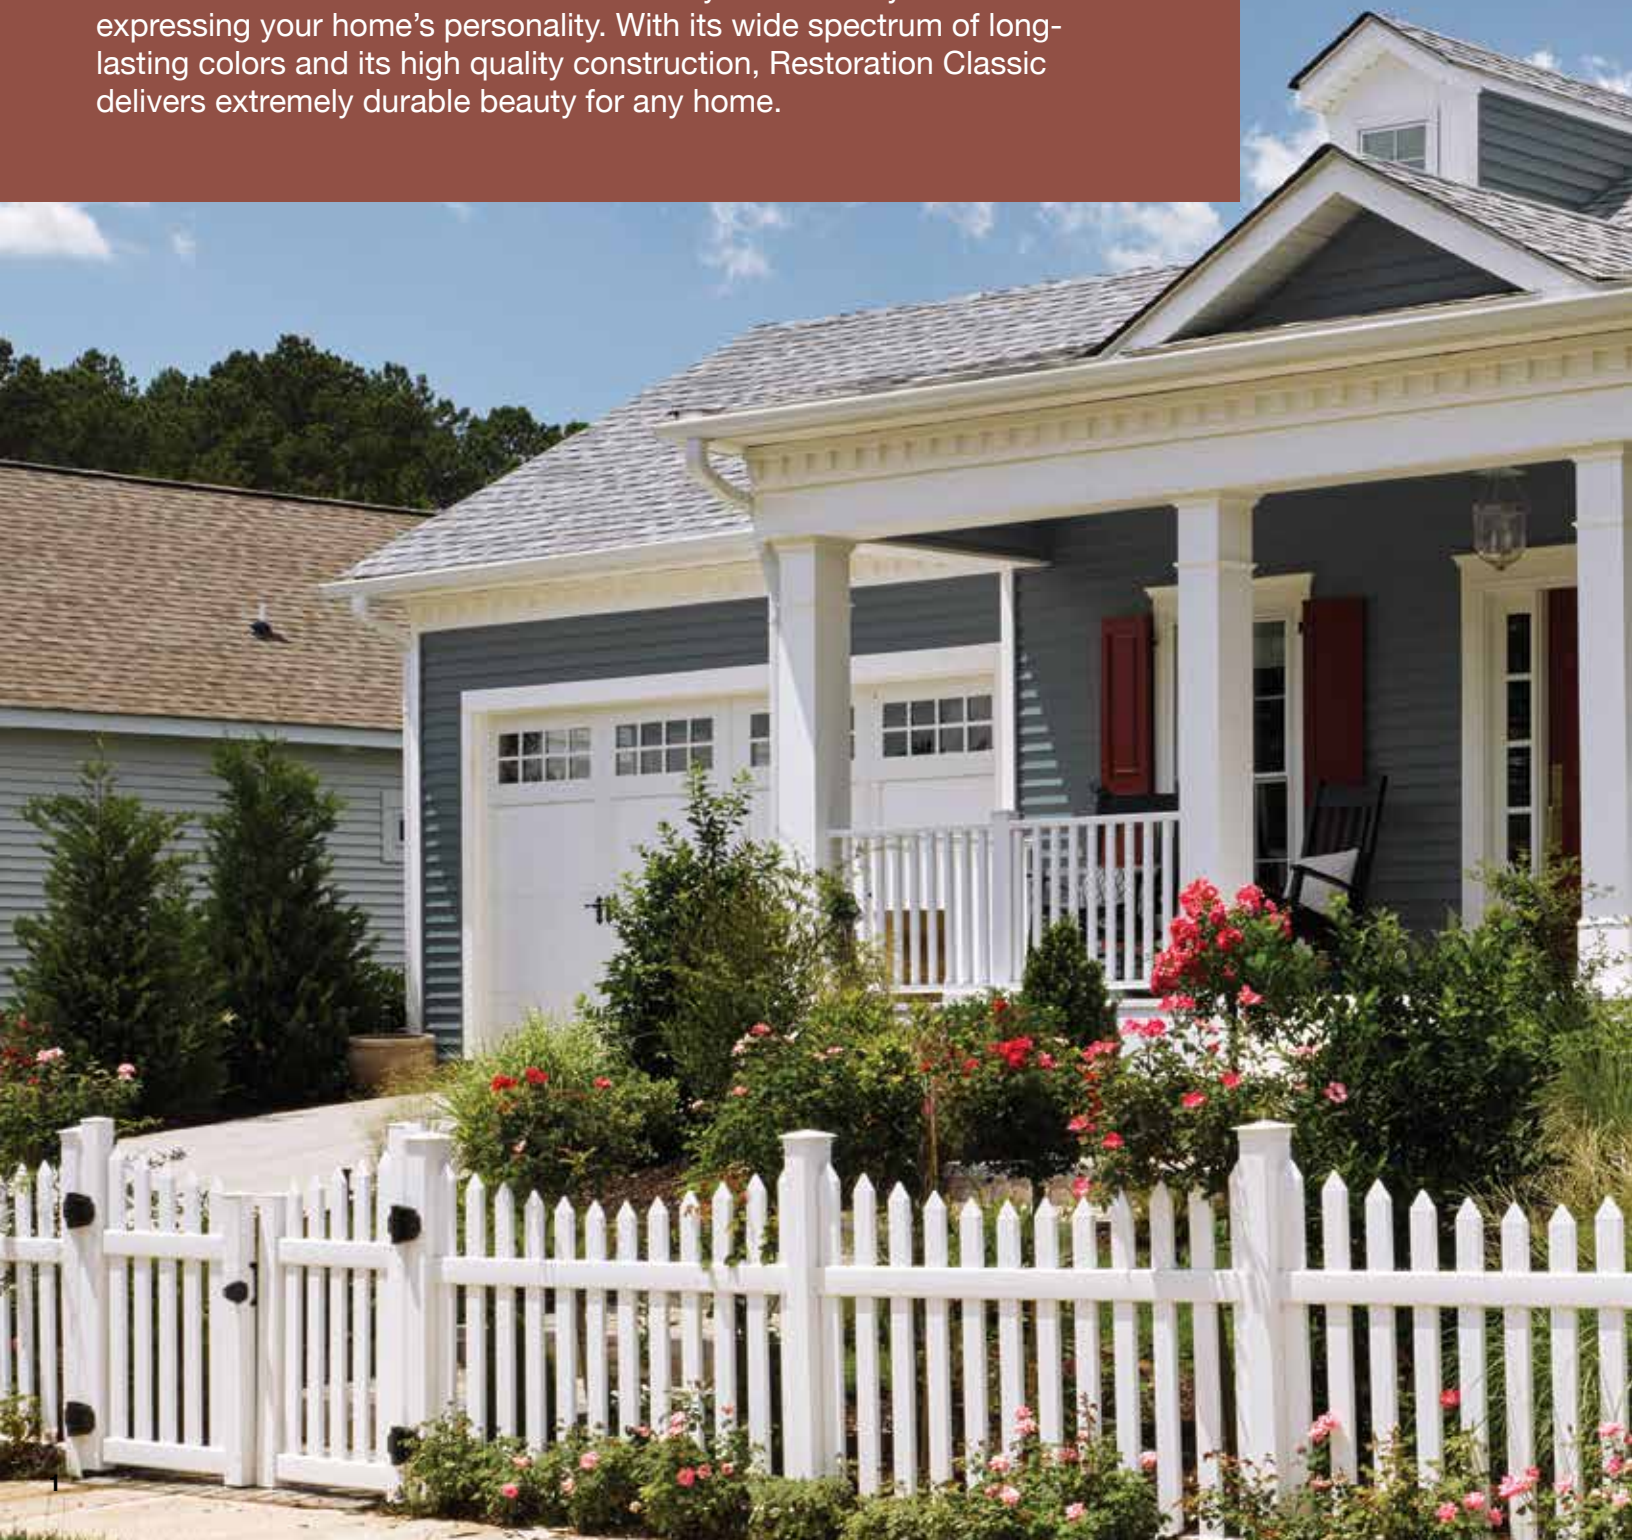

RESTORATION CLASSIC™

Siding

Life happens here.™

CertainTeed
SAINT-GOBAIN

Express with classic architectural styles.

Whether you are building a new home or giving it a fresh look, Restoration Classic™ has five architecturally accurate style choices for expressing your home's personality. With its wide spectrum of long-lasting colors and its high quality construction, Restoration Classic delivers extremely durable beauty for any home.

On Cover:

Siding: Restoration Classic Double 4"
Select Cedar Clapboard in espresso.

Trim: Vinyl Carpentry® and Restoration Millwork®.

Siding: Restoration Classic Double 4"
Select Cedar Clapboard in pacific blue.