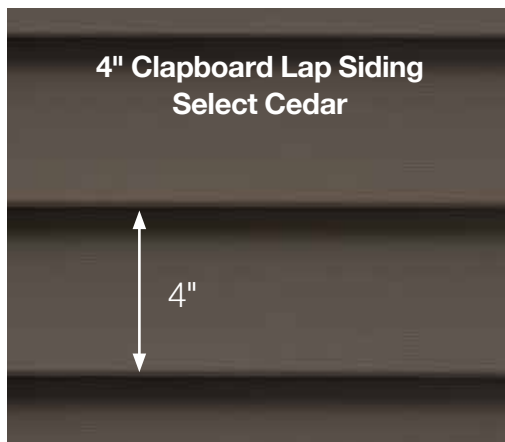

5" CLAPBOARD

4-1/2" CLAPBOARD

3" CLAPBOARD

Restoration Classic consists of traditional styles with European roots: Clapboard and Dutchlap. The Clapboard style is the most traditional and found in all parts of the United States and the Dutchlap style provides strong shadow lines and is highly popular in the Mid-Atlantic region.